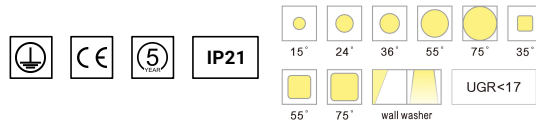

**SD3364**

**20W 6Heads 2X3 Surface Mounted Spot**

**Description**

Discreet yet powerful;  
blending effortlessly into ceilings;  
for minimalist sophistication;  
easy to install.  
Wall washer

**Finish**

Black/White

**Material**

Aluminium

**TECHNICAL CHARACTERISTICS**

**Light source**

Light source: Bridgelux 5050  
Output (W): 18W(500mA 36V)  
Total power consumption (W): 20W  
Color temperature: 2700K/3000K/4000K  
CRI: 90  
Photobiological risk: RG1  
Real Lumen: 1894lm  
Qty Leds: 6  
Lm/Real W: 95lm  
Life Time: 50.000h L90B20  
MacAdam steps: 3  
UGR<19

**Gear**

This product is supplied with gear  
Built-in On off or Dali as per request.

**Luminaire**

Crossing: No  
Warranty: 5 Years

**LIGHT DISTRIBUTION for 3000K  
Middle 36°**

h(m)	E(lx)	Ø(m)
1	4043	Ø0.60
2	1011	Ø1.18
3	449.2	Ø1.81
4	252.7	Ø2.41
5	161.7	Ø3.02