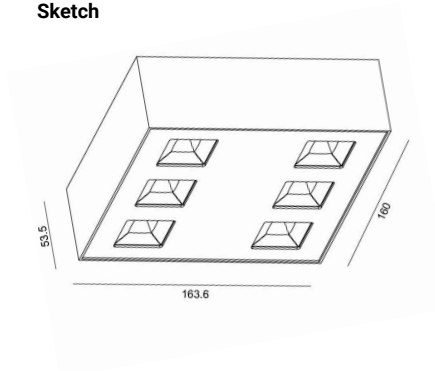

Sketch

The photograph may not match the reference exactly. Please read the product description to identify the finish.